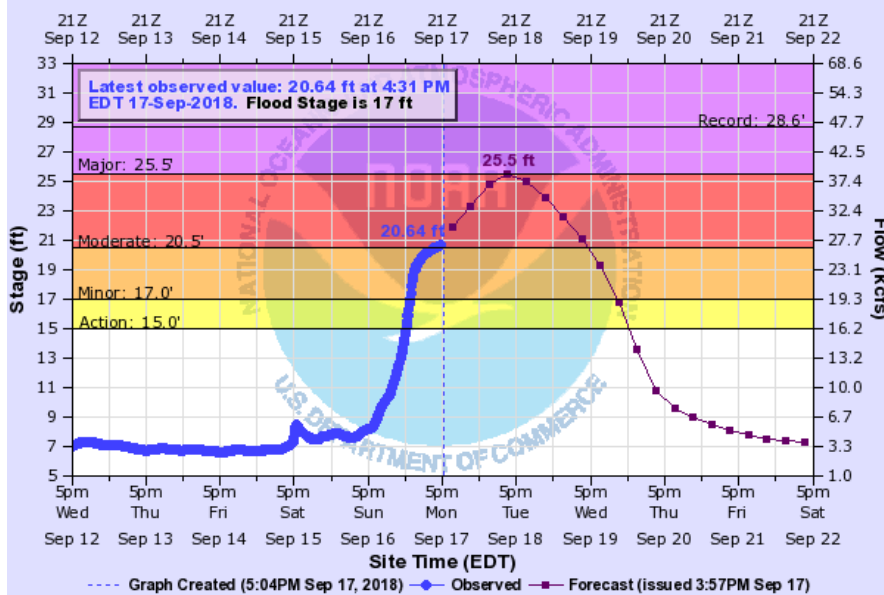

DAN RIVER AT DANVILLE

Universal Time (UTC)

State Actions and Local Actions

- The Commonwealth of Virginia has received an Emergency Federal Declaration to provide direct federal assistance to response efforts.
- Governor Northam declared State of Emergency on September 8 ahead of Florence.
- VEST transition to condition Red – Full Activation at 7:00 a.m. on September 13.
- Representatives from various Federal agencies continue to support the Virginia EOC.
- Local EOCs Open – **19**
- Local Declarations – **79** (11 of which are terminated or rescinded)
- Jurisdictions reporting shelter operations - **10**
- The Governor rescinded the mandatory evacuation order for Zone A at 10:45 a.m. September 14.
- All state managed shelters have closed.

South Carolina Declared

North Carolina Declared

Maryland Declared